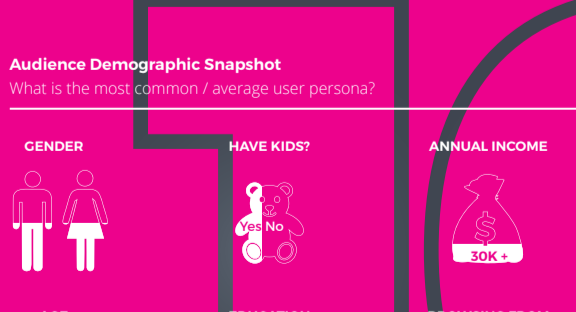

FOURSQUARE

US Alexa Ranking:	Customer Reviews best for:	Avg monthly unique US Traffic:	% of total traffic that is US:
1,561	any business, mostly restaurants	3.67 million	23.10%