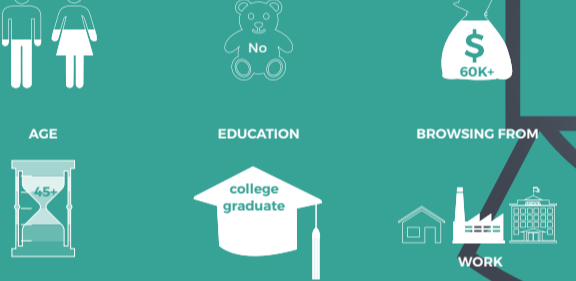

tripadvisor

US Alexa Ranking:	Customer Reviews best for:	Avg monthly unique US Traffic:	% of total traffic that is US:
88	related to food, travel, restaurant	28.27 million	53.40%