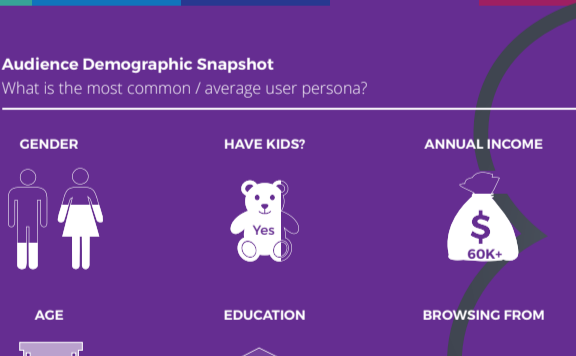

manta

US Alexa Ranking:	Customer Reviews best for:	Avg monthly unique US Traffic:	% of total traffic that is US:
1,002	any business	6.48 million	70.50%