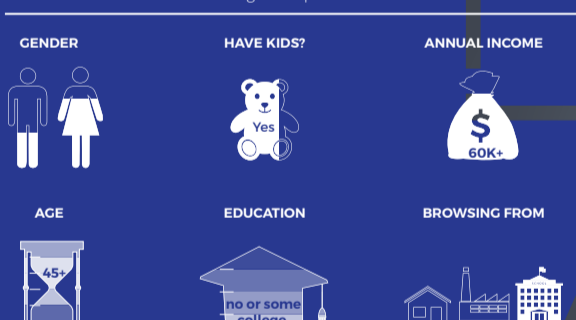

Better Business Bureau

US Alexa Ranking:	Customer Reviews best for:	Avg monthly unique US Traffic:	% of total traffic that is US:
824	any business	6.15 million	88.90%