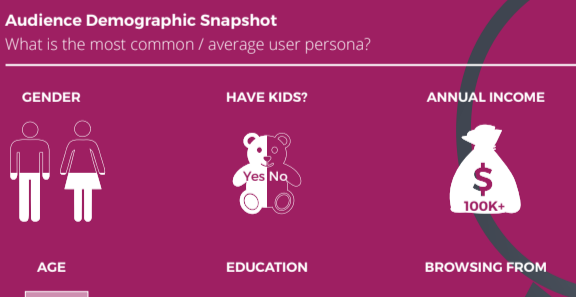

Angie's list

US Alexa Ranking:	Customer Reviews best for:	Avg monthly unique US Traffic:	% of total traffic that is US:
1,150	service related business	5.448 million	88.90%