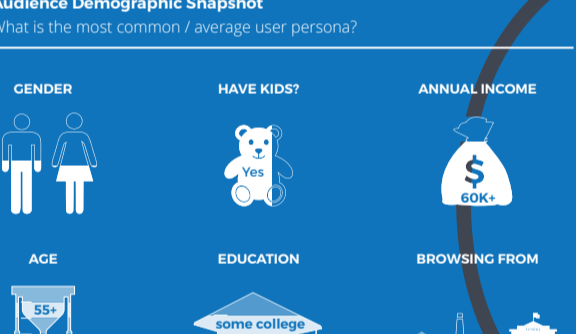

yp yellowpages

US Alexa Ranking:	Customer Reviews best for:	Avg monthly unique US Traffic:	% of total traffic that is US:
402	any business	10.5 million	83.50%