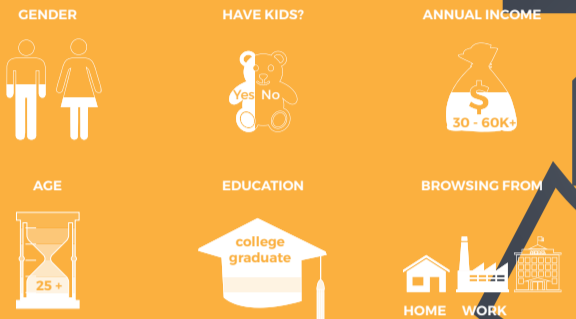

amazon

US Alexa Ranking:	Customer Reviews best for:	Avg monthly unique US Traffic:	% of total traffic that is US:
4	e-commerce	85.44 million	55.40%